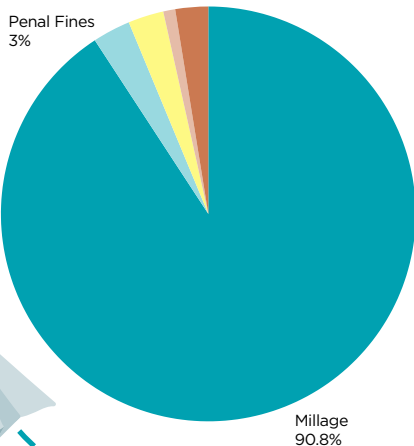

HOW ARE FUNDS USED?

Library funds support daily operations such as staffing, collections, technology, building maintenance, and public programming. We also invest in improvements that strengthen library operations and enhance the patron experience. Careful budgeting ensures that essential services remain strong while allowing room for thoughtful growth and innovation.

*Data from FY 2024/25 State Aid Report, filed annually with the State of Michigan.