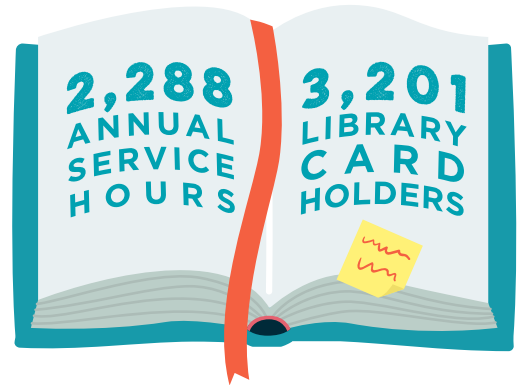

42,422
LIBRARY VISITS

65,813
ITEMS CHECKED OUT
Thanks to our patrons, BSDL continues to have the highest circulation in Michigan for a **CLASS 1 LIBRARY!**

49,681
PHYSICAL ITEMS CHECKED OUT

16,132
DIGITAL ITEMS CHECKED OUT

OVER 20,000
INTERNET SESSIONS

FREE WIFI
ACCESSED
19,244
TIMES

FIVE PUBLIC
COMPUTERS
USED **1,513**
TIMES

215
PROGRAMS

3,533
ATTENDEES

HOW ARE WE FUNDED?

Library funding comes primarily from local tax support, along with state aid, grants, fines and fees, and generous contributions from Donors and the friends of the library. This mix of funding allows us to maintain core services while also exploring new programs, technology, and resources that respond to community needs.

HOW ARE FUNDS USED?

Library funds support daily operations such as staffing, collections, technology, building maintenance, and public programming. We also invest in improvements that strengthen library operations and enhance the patron experience. Careful budgeting ensures that essential services remain strong while allowing room for thoughtful growth and innovation.

*Data from FY 2024/25 State Aid Report, filed annually with the State of Michigan.

OPERATING INCOME

Millage Income	$387,214
Penal Fine Revenue	$12,587
Other Local Income	$11,832
State Aid Income	$3,973
Contributions & Grants	$10,912
TOTAL	$426,518

EXPENSES

Personnel	$231,502
Collections	$45,527
Facilities & Equipment	$33,464
Operations	$103,384
TOTAL	$413,871