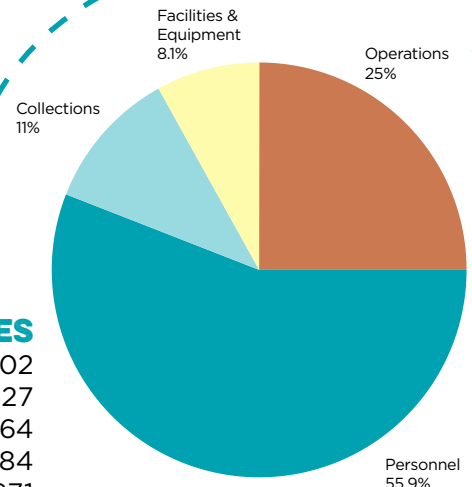

EXPENSES

Personnel	$231,502
Collections	$45,527
Facilities & Equipment	$33,464
Operations	$103,384
TOTAL	$413,871